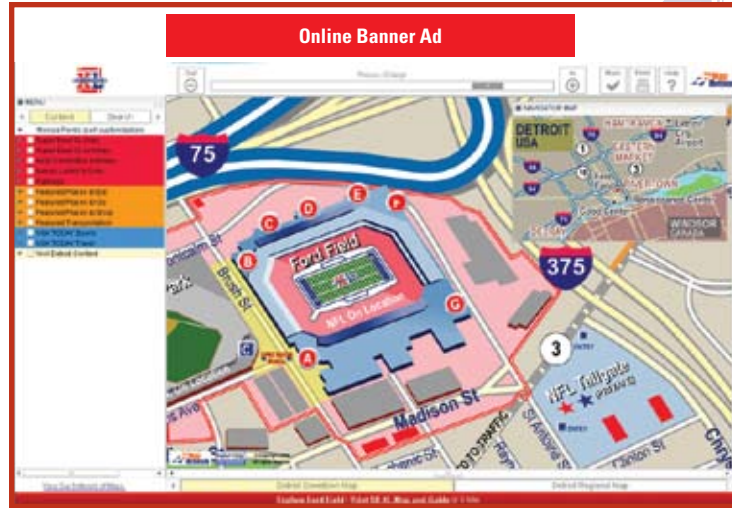

ONLINE OPPORTUNITIES

Reach the people who go to SuperBowl.com looking for Super Bowl information. Last year SuperBowl.com received an average of 65 million page views monthly.*

BANNER AD FOR 6 MONTHS: OCT 15 - APR 15

Home Page	\$25,000	Run of Site	\$25,000	Category	\$10,000
-----------	----------	-------------	----------	----------	----------

VALUE-ADDED ITEMS

FREE WITH ALL AD PURCHASES

- Online listing on the “Top Picks” layer of the Official Super Bowl Map on SuperBowl.com.
- Link directly to your website from the online map.
- With your custom MapIt Link, link directly to your location on the Official Super Bowl Map online from your website.

*NFL - SuperBowl 2005 Statistics.

Officially Licensed Map Provider of Super Bowl XLII